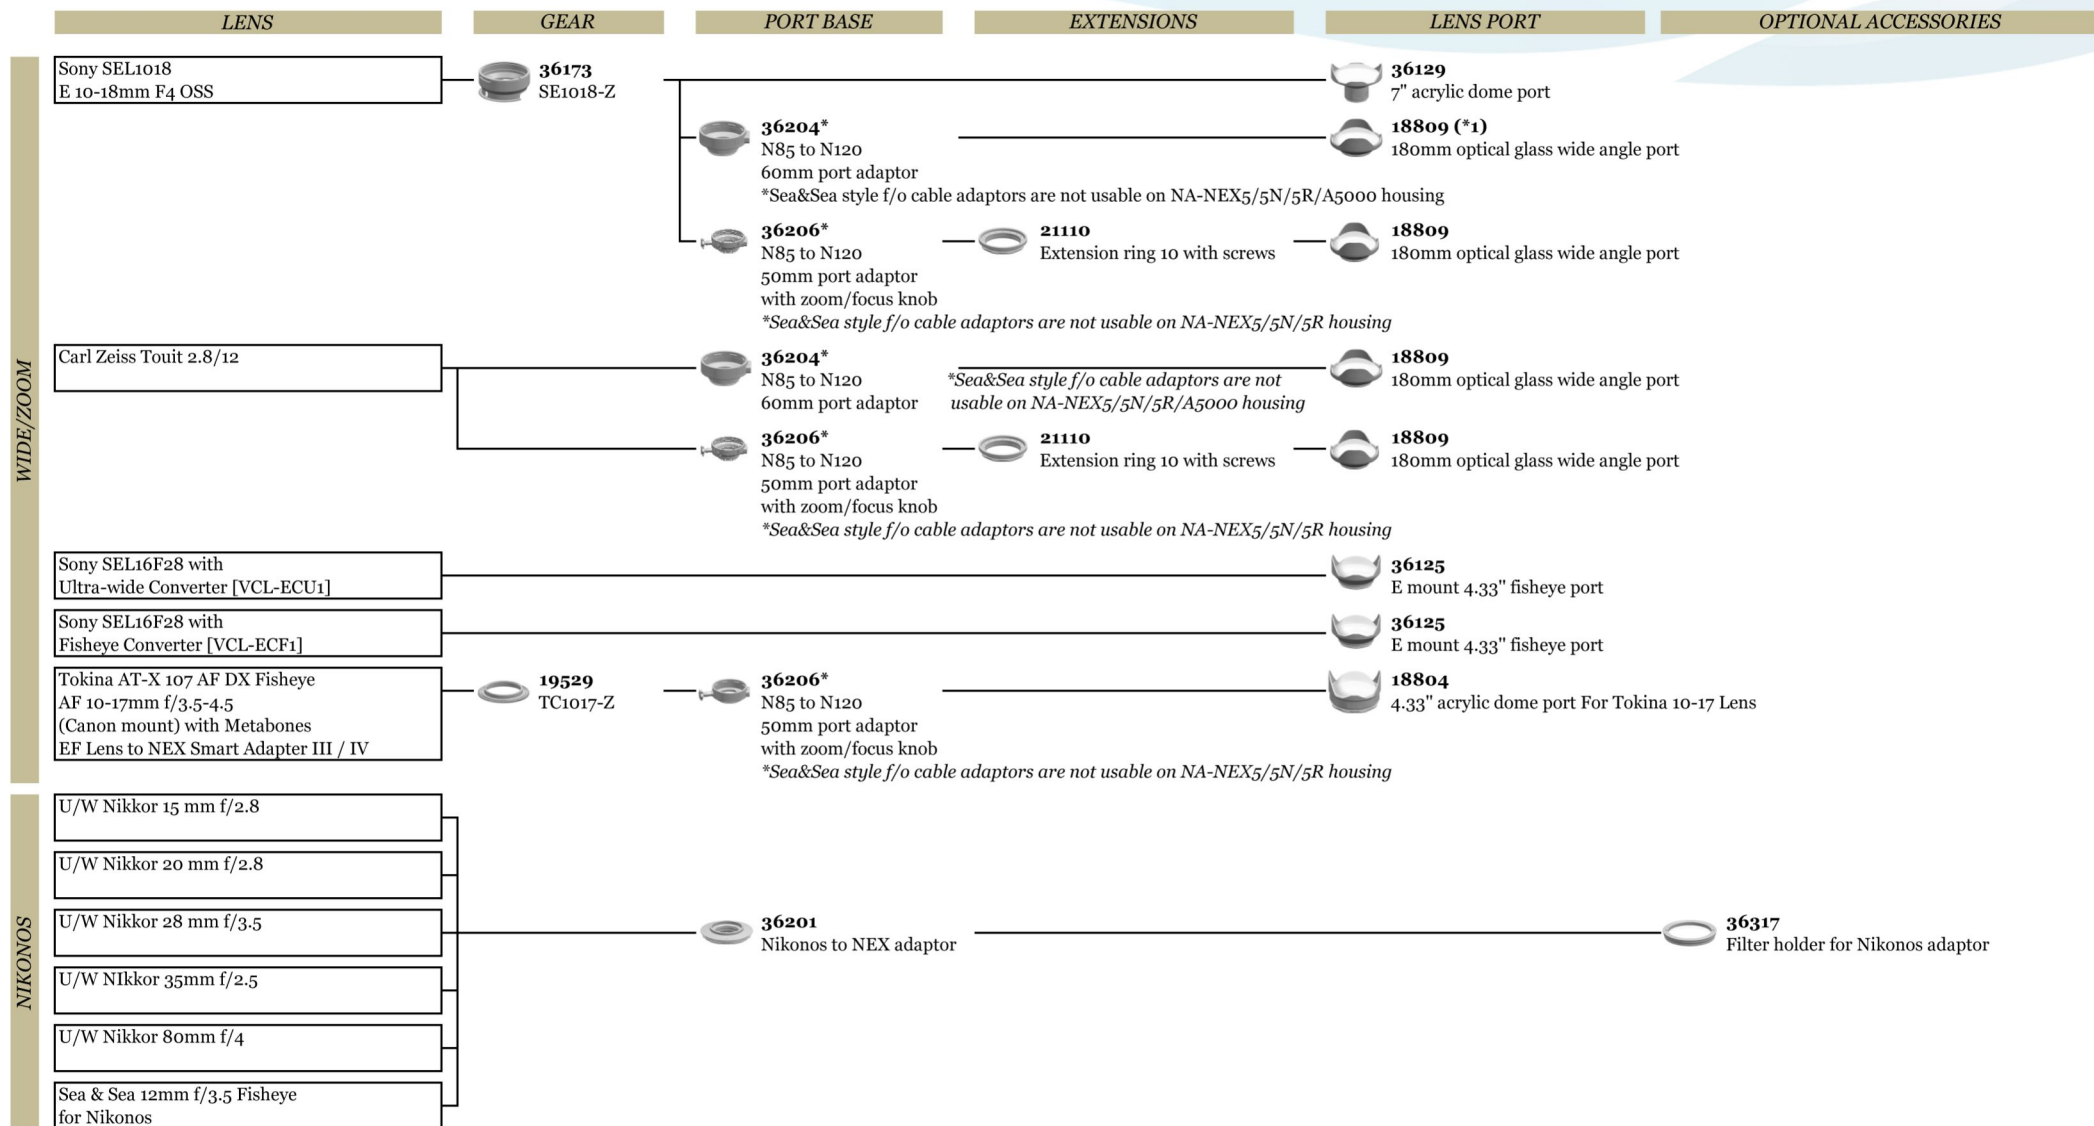

N85 Port System for Sony E-mount System

(*1) Most optimized dome port